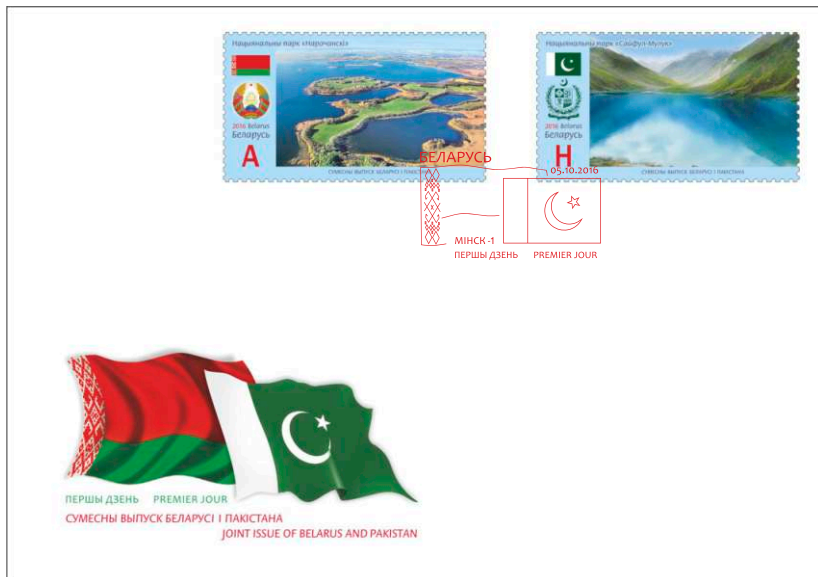

Colour of the postmark - red.

Special postmark and FDC designed by Ye.Medved

A special cancellation on FDC will be carried out at the post office No.1 of Minsk (shop "Philately", 16 Moskovskaya street) and in Islamabad (Pakistan) on the stamp issuing day.