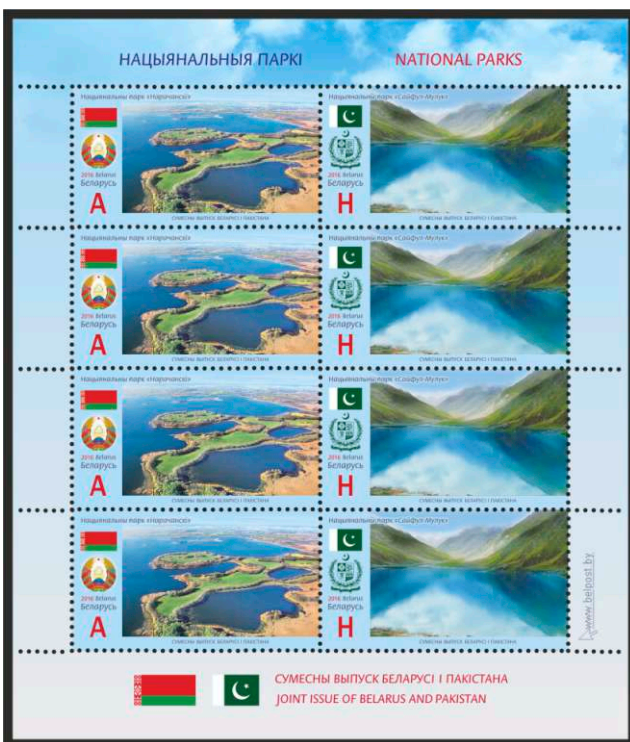

**Designers:** stamp No.1156 – Yelena Medved (photo by S.Plytkевич); stamp No.1157 – Adil Salahuddin. **Printing:** offset. **Colour:** multicoloured. **Paper:** chalk-surfaced, gummed. **Perforation:** comb 13:13<sup>1/2</sup>. **Size of the stamps:** 52x29,6 mm. **Sheet composition:** 8 (4+4) stamps in joint sheet of 4 sets. **Size of the sheet:** 126x148 mm. **Print quantity:** 44.000 stamps each.

The stamps were printed at the Republican Unitary Enterprise "Bobruisk Integrated Printing House named after A.T.Nepogodin".

No. 1156

National park "Narachanski"

A

Element of protection

No. 1157

National park "Saiful Muluk"

H

Element of protection

Face value "A" is equal to the tariff of a letter up to 20 gram within Belarus.

Face value "H" is equal to the surface tariff of a letter up to 20 gram abroad.

The National Park "Narachanski" is located in the north-west of Belarus and it is a part of Belarusian Lakeland. It is created in 1999 for the conservation of landscapes, biological richness and genetic fund of flora and fauna.

The Saiful Muluk National Park is located in Khyber-Pakhtunkhwa province of Pakistan in the heart of mountainous Himalayas. It was created in 2003 to preserve wildlife in its natural state. The world wide renowned Saiful Muluk Lake is located in the park. It is one of the highest lakes of Pakistan. In winter its surface is entirely icebound.